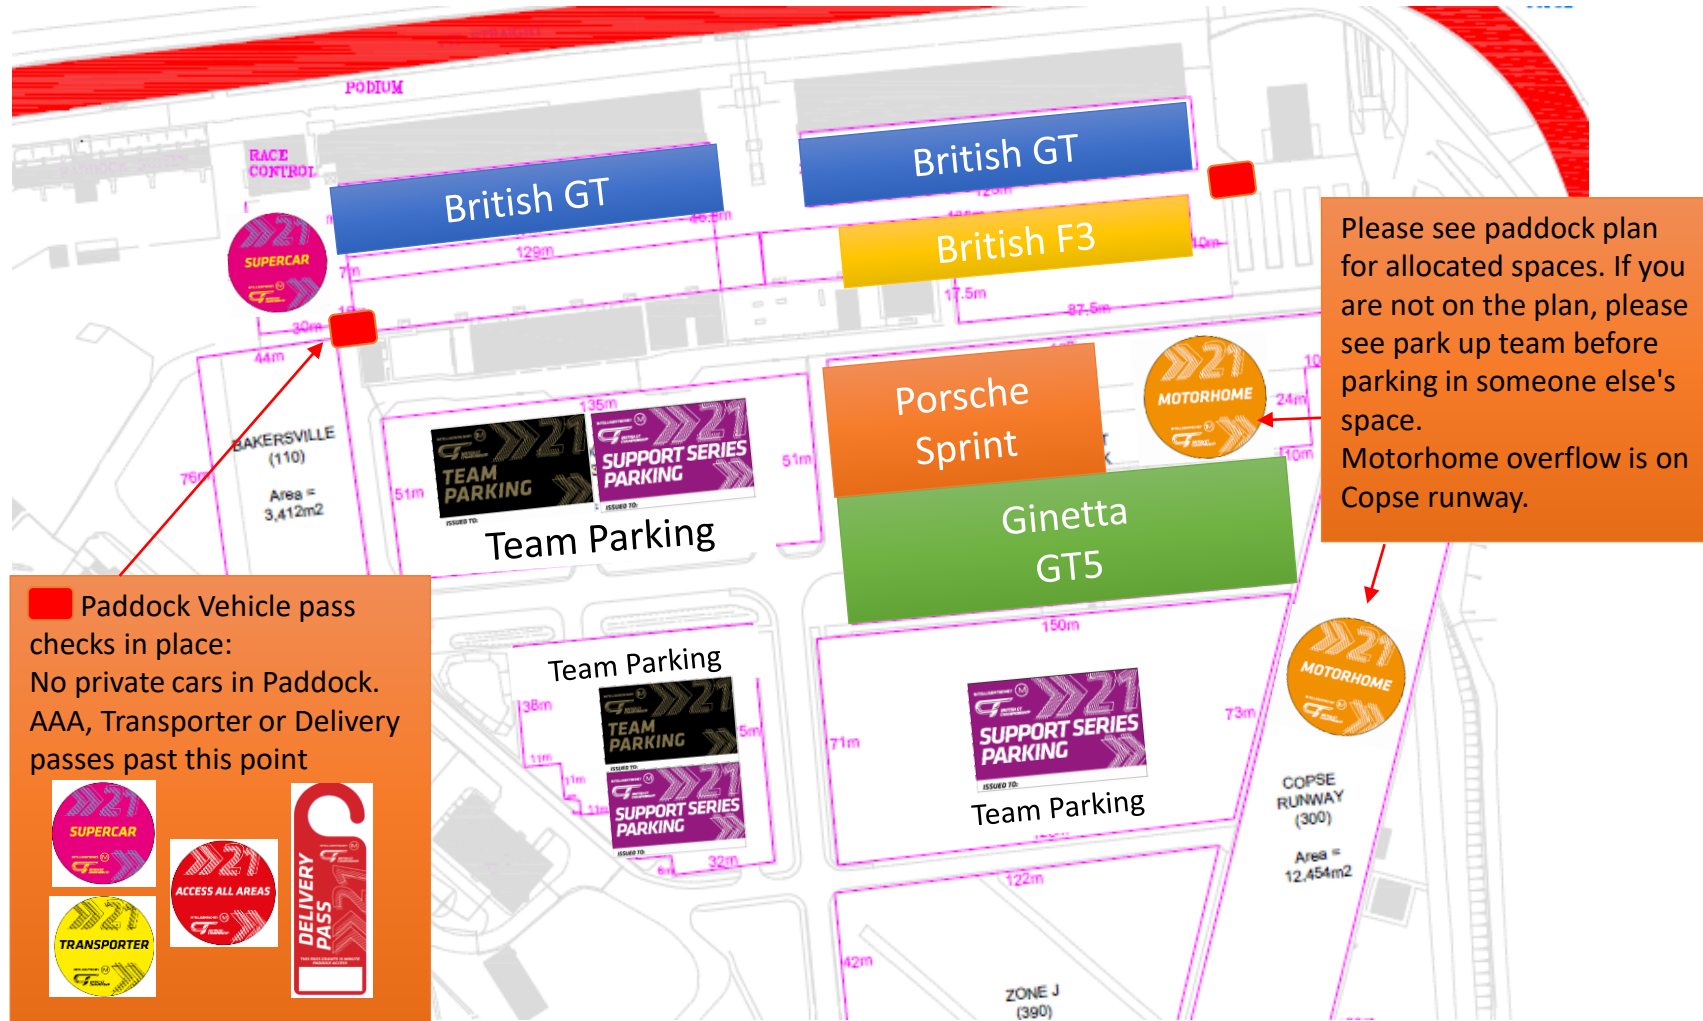

# 2021 Intelligent Money British GT Parking Map

Please see paddock plan for allocated spaces. If you are not on the plan, please see park up team before parking in someone else's space. Motorhome overflow is on Copse runway.

 Paddock Vehicle pass checks in place:  
 No private cars in Paddock.  
 AAA, Transporter or Delivery passes past this point