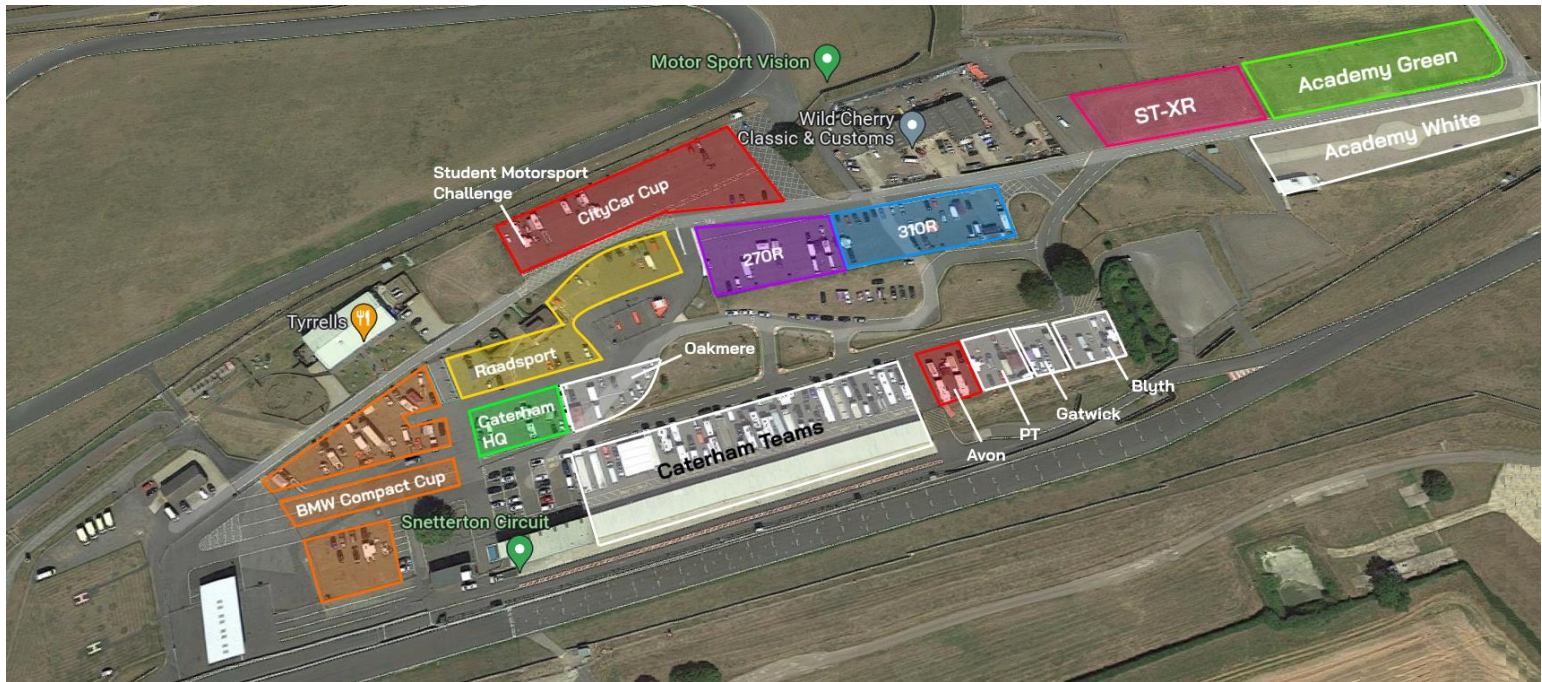

BRSCC AT SNETTERTON

21-22 May 2022

Paddock Plan

Saturday

Sunday

Private Cars:
The paddock is for working vehicles only. Private cars may park in the designated area on the Right-hand side immediately after the bridge.