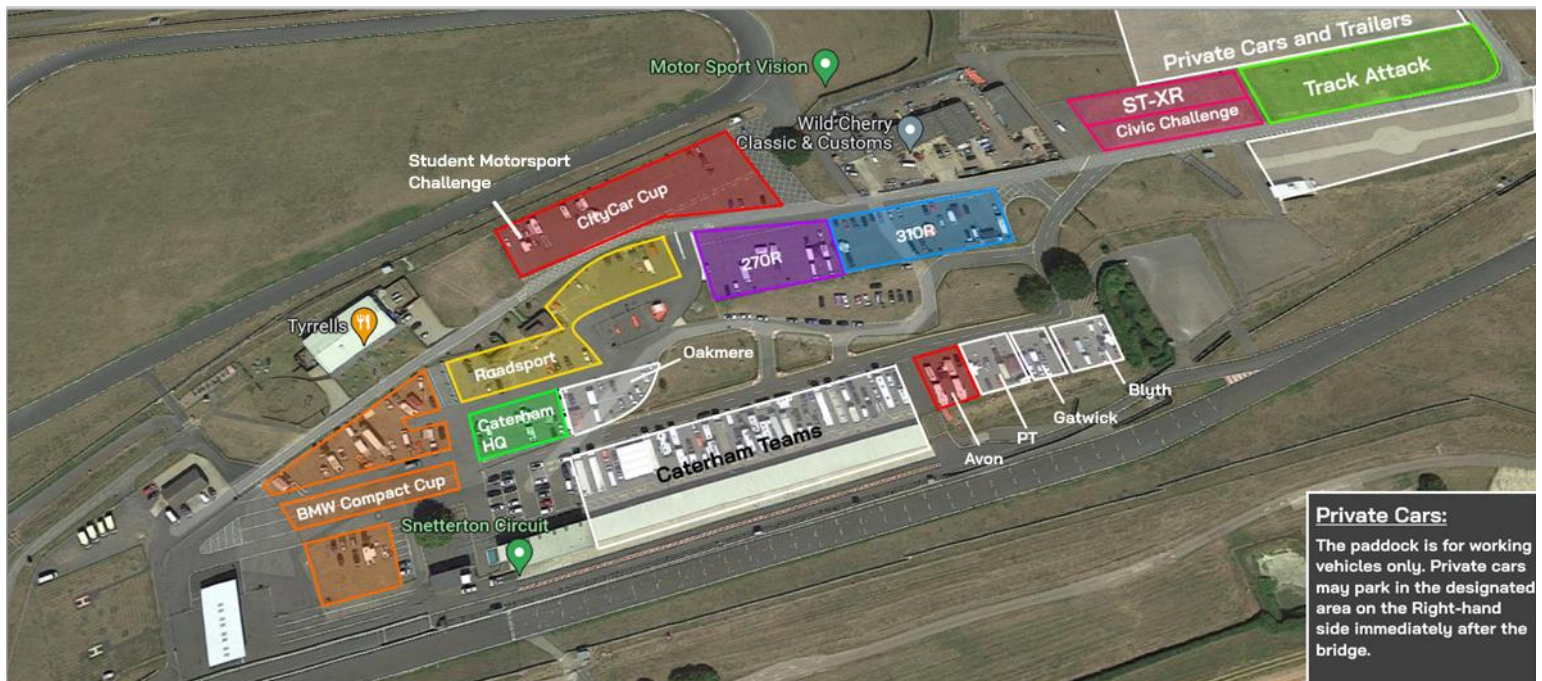

BRSCC AT SNETTERTON

21-22 May 2022

Paddock Plan

Saturday

Sunday

Private Cars:
The paddock is for working vehicles only. Private cars may park in the designated area on the Right-hand side immediately after the bridge.