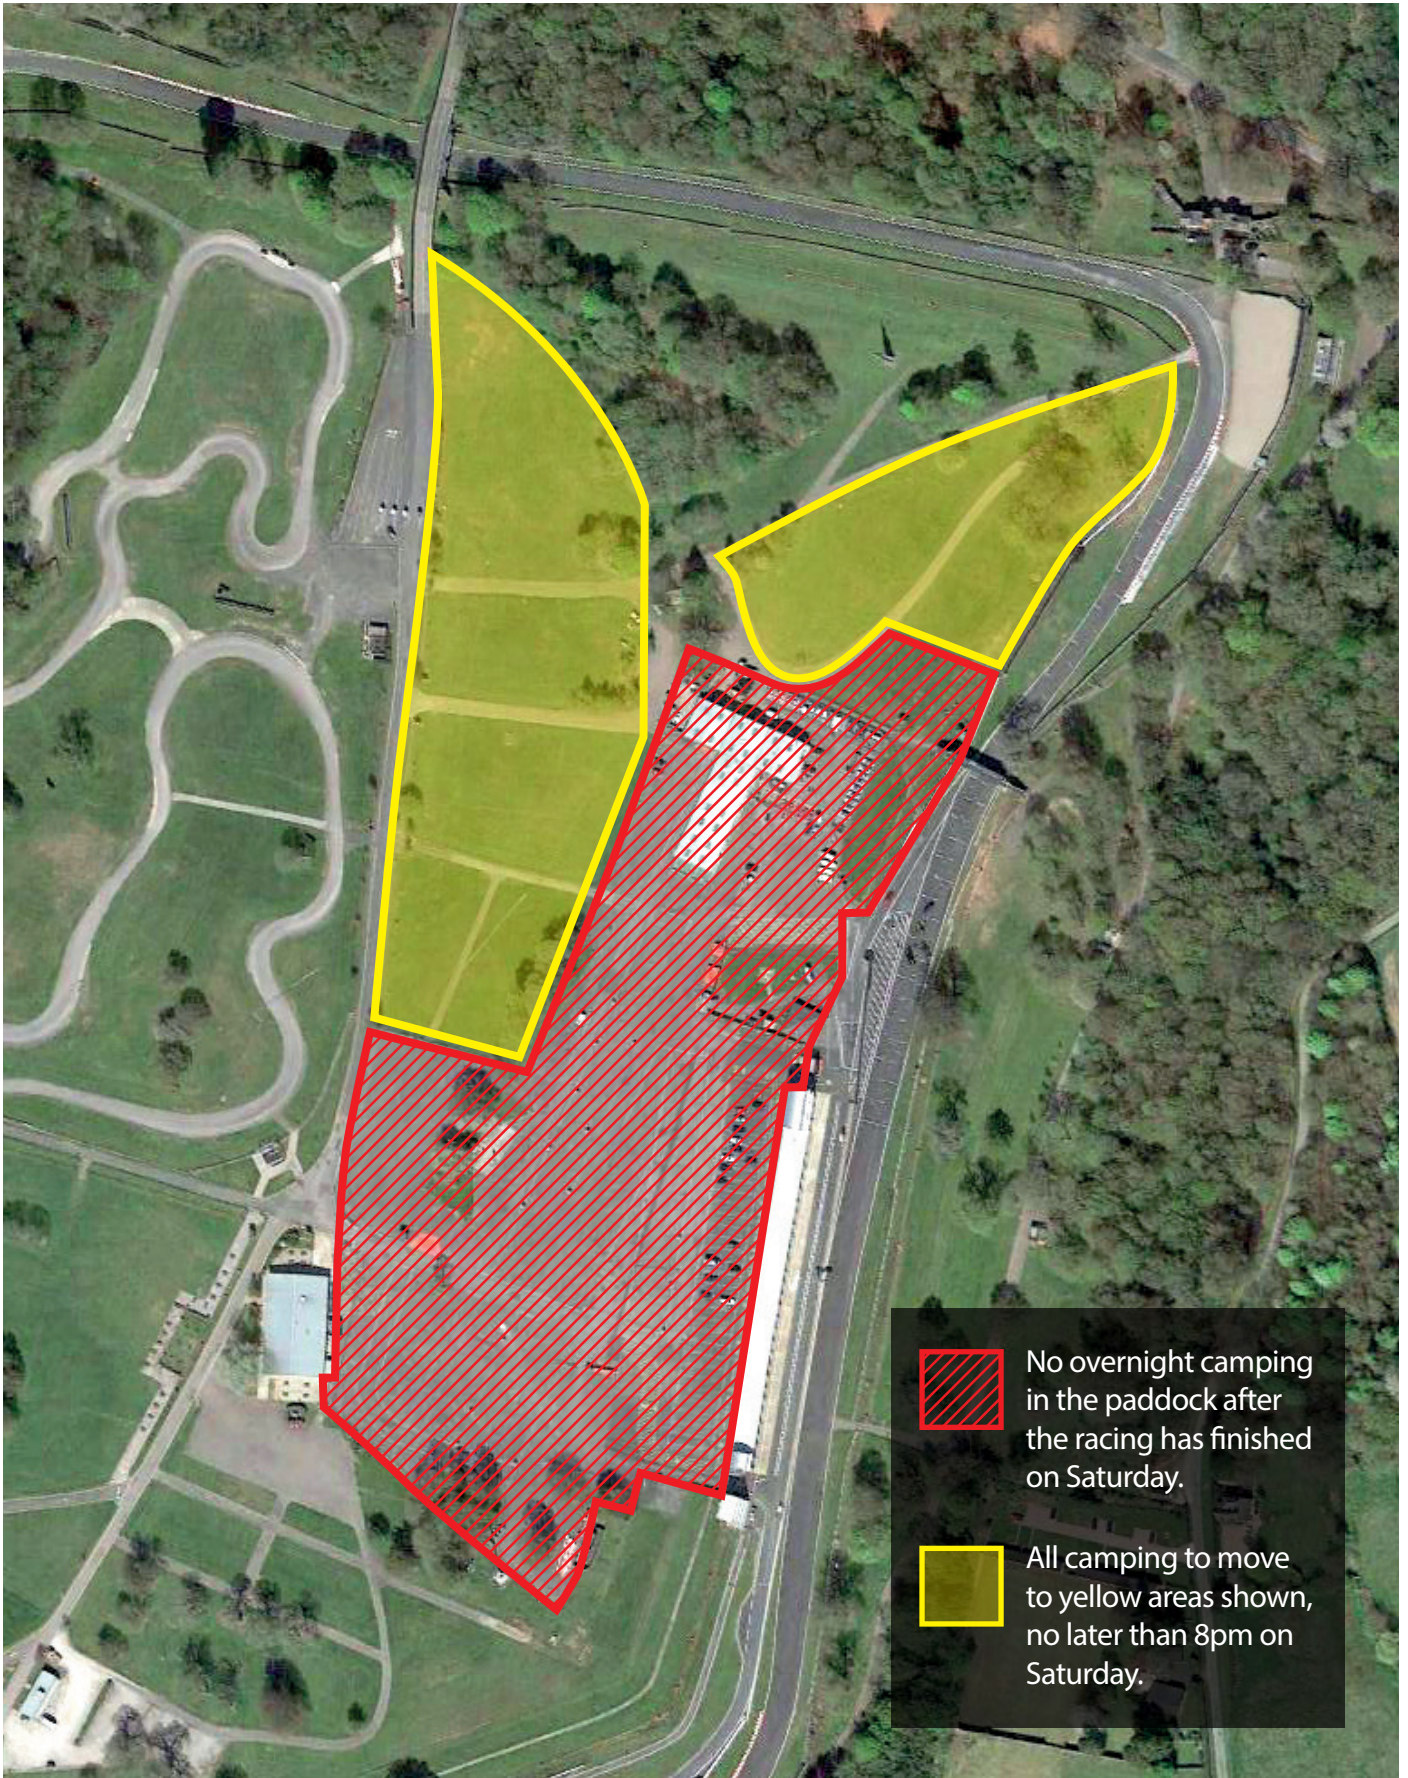

# OVERNIGHT CAMPING

No overnight camping in the paddock after the racing has finished on Saturday.

All camping to move to yellow areas shown, no later than 8pm on Saturday.