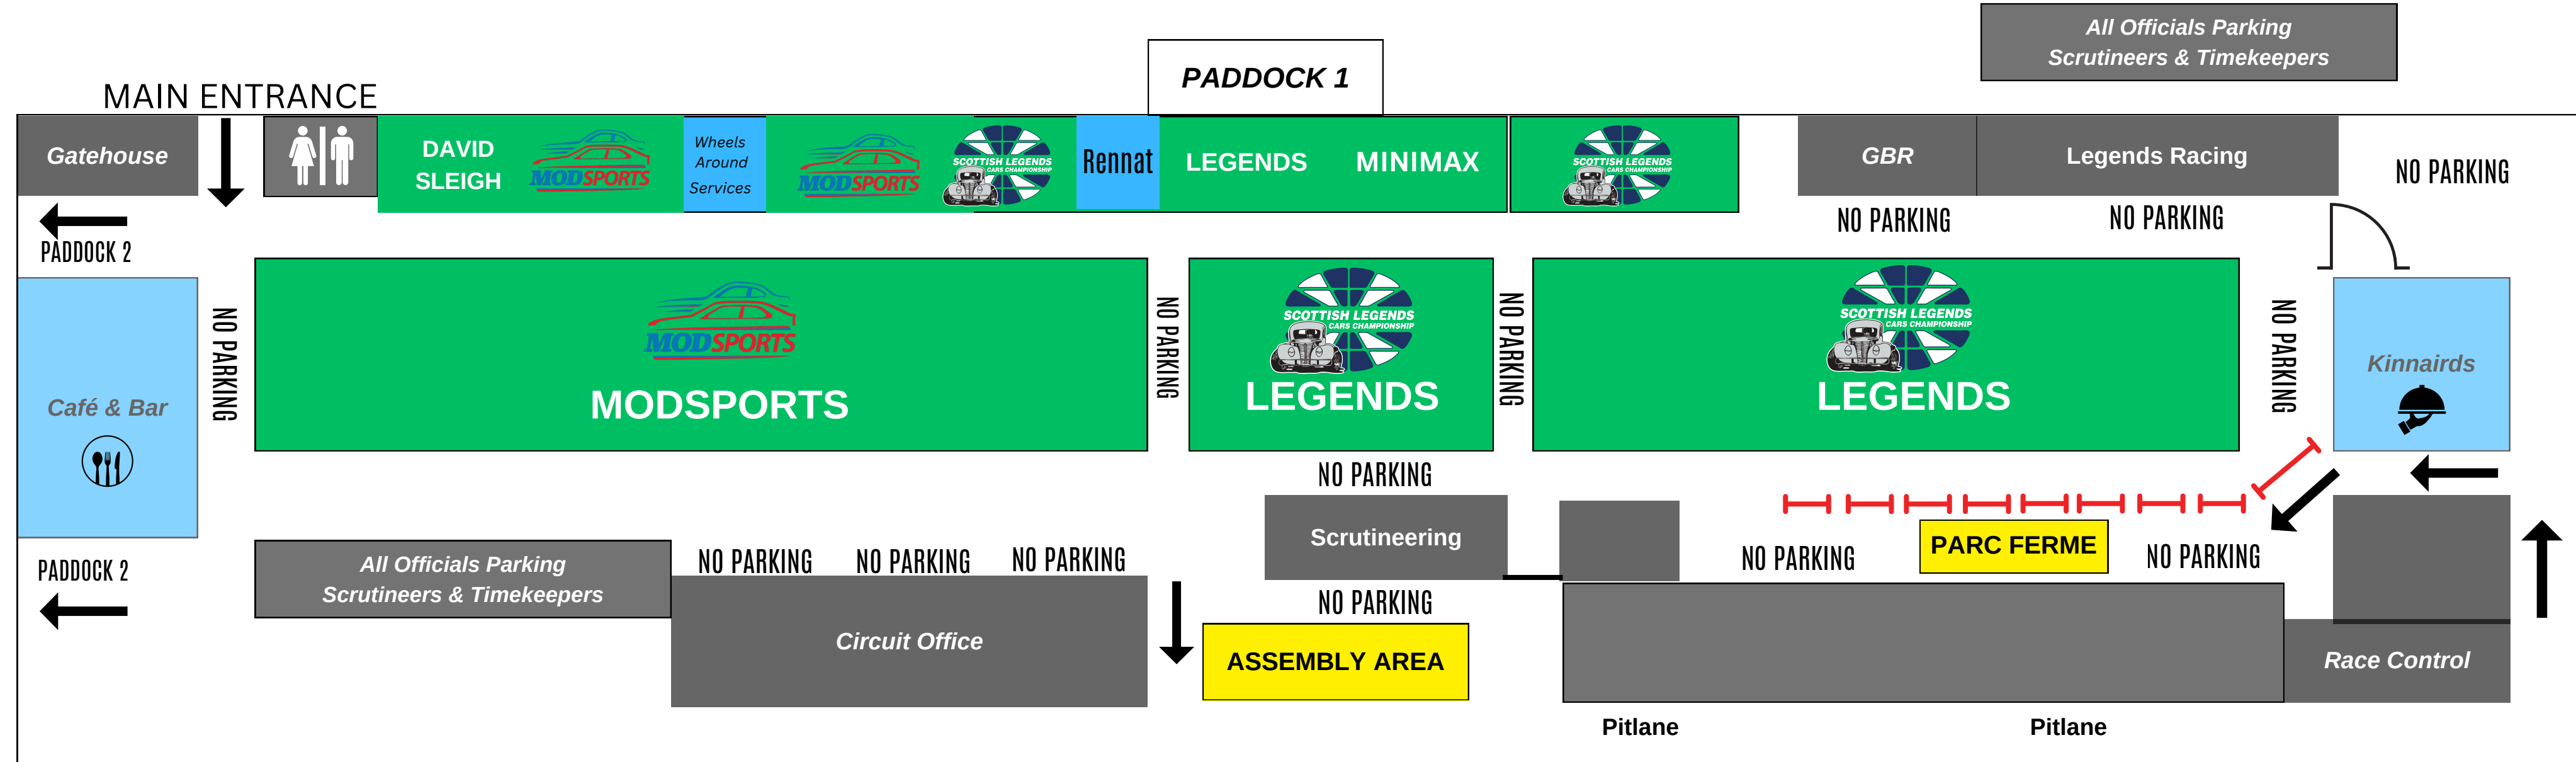

# JULY 11/12TH SCOTTISH CHAMPIONSHIP CAR RACING CLOCKWISE WEEKEND

**Parking Up From 9am Friday 10th July**  
**Please Follow Parkers Instructions**  
**Use All Space NO Road Cars**

**July 11/12th SCOTTISH CHAMPIONSHIP CAR RACING**  
CLOCKWISE WEEKEND

PADDOCK 2

**Parking Up From 9am Friday 10th July**  
**Please Follow Parkers Instructions**  
**Use All Space No Road Cars**

**Race car on tar, service vehicle on gravel please**

 **Scottish C1 Cup (Sat) / Fiesta ST CUP (Sun)** 

**NSSCC**  
**DDMC**

**SCOTTISH MINI COOPER CUP**

**Citroen 2CV**

**CLASSIC 2CV**  
RACING CLUB  
EST 1989

**IRISH SEATS**

SEAT **SUPERCUP**  
IRELAND

**Superkarts**

**BSRC**  
BRITISH SUPERKART RACING CLUB

**Toilets**

PADDOCK 1  
→  
←

**Café & Bar**

PADDOCK 1  
→  
←